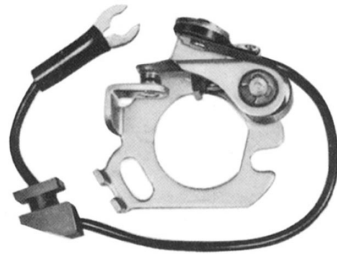

PS-803

E43004247, K437610-1, MD-602361

MITSUBISHI	COLT 1000, 1000F, 1100, 11F	1966~70
	NEW COLT 1200, 1500	1968~70
	COLT GALANT FTO 1400	1971~73
	COLT GALANT 16L	1971~73
	LANCER 1200	1973~74
	JEEP	1967~73
	DELICA	1967~74
	JUPITER	1967~69
	CANTER	1968~74
	MINICA	1968~70
	ROSA(BUS)	1966~73