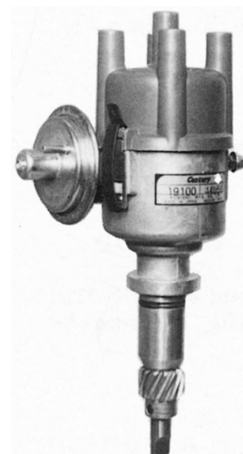

D T-4 8 9

Suitable for:
Original No. 19100-34011
TOYOTA 8R-B Engine 4 Cyl

D T-4 8 0

Suitable for:
Original No. 19100-33011
TOYOTA 6R, 7R, Engines 4 Cyl