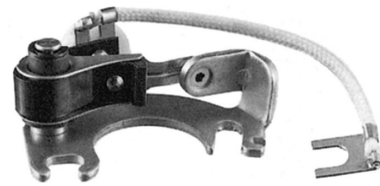

PS-299V
(Ventilated point)
PART. NO. 19145-14010
TOYOTA TERCEL AL12 1500 (CANADA)